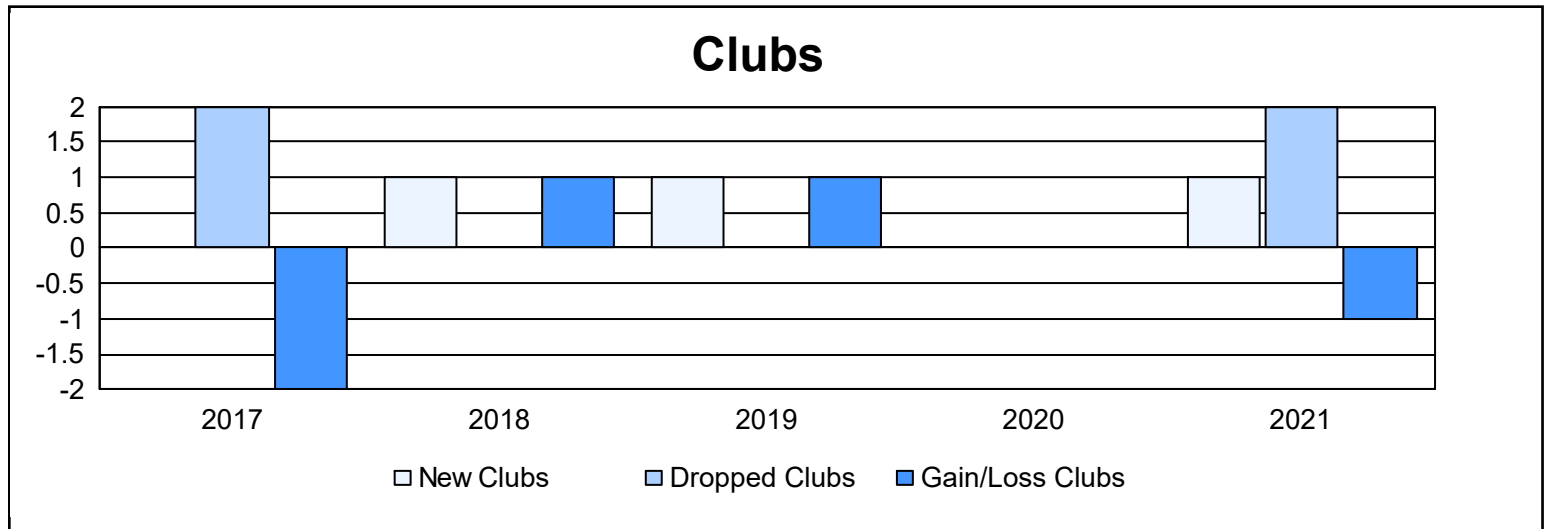

Year	New Clubs	Dropped Clubs	Gain/ Loss Clubs	New Members	Charter Members	Reinstate Members	Transfer Members	Total Member Added	Total Members Dropped	Gain/ Loss Members
2016-2017	0	2	-2	82	2	0	11	95	80	15
2017-2018	1	0	1	67	30	2	3	102	69	33
2018-2019	1	0	1	41	20	3	0	64	46	18
2019-2020	0	0	0	46	0	2	3	51	110	-59
2020-2021	1	2	-1	189	28	2	3	222	82	140
<b>Average</b>	<b>1</b>	<b>1</b>	<b>0</b>	<b>85</b>	<b>16</b>	<b>2</b>	<b>4</b>	<b>107</b>	<b>77</b>	<b>29</b>

### Membership Composition June 2021 Cumulative