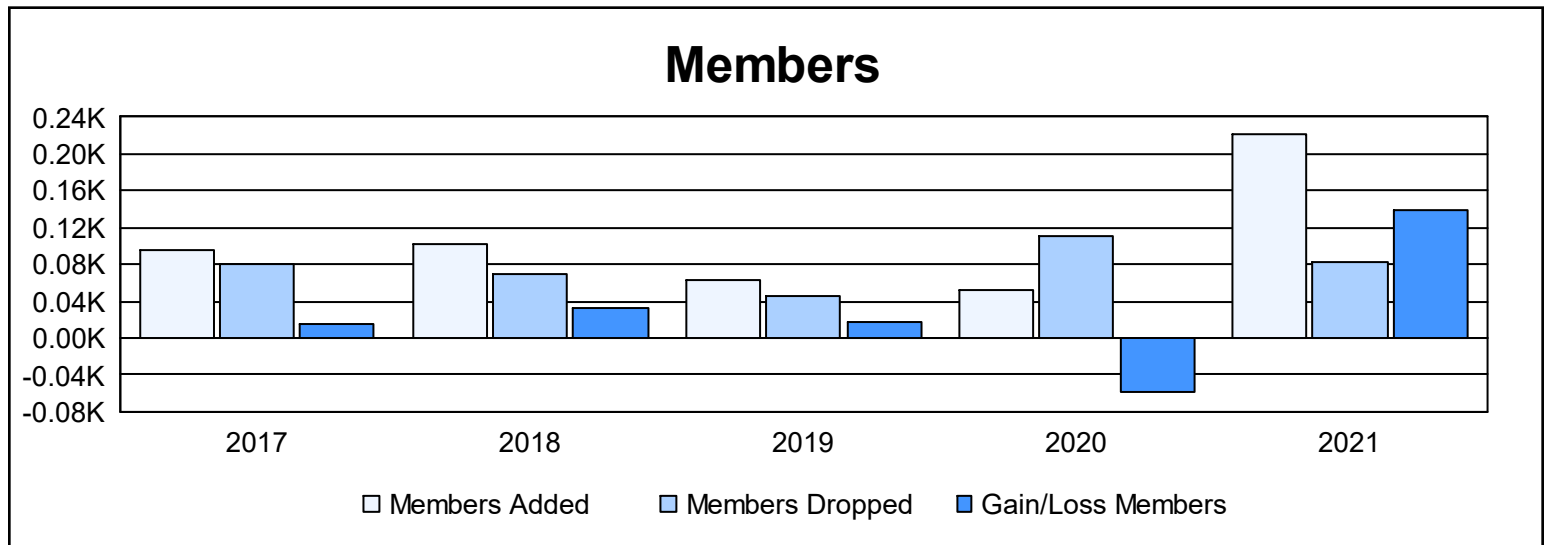

Year	New Clubs	Dropped Clubs	Gain/ Loss Clubs	New Members	Charter Members	Reinstate Members	Transfer Members	Total Member Added	Total Members Dropped	Gain/ Loss Members
2016-2017	0	2	-2	82	2	0	11	95	80	15
2017-2018	1	0	1	67	30	2	3	102	69	33
2018-2019	1	0	1	41	20	3	0	64	46	18
2019-2020	0	0	0	46	0	2	3	51	110	-59
2020-2021	1	2	-1	189	28	2	3	222	82	140
<b>Average</b>	<b>1</b>	<b>1</b>	<b>0</b>	<b>85</b>	<b>16</b>	<b>2</b>	<b>4</b>	<b>107</b>	<b>77</b>	<b>29</b>

### Membership Composition June 2021 Cumulative