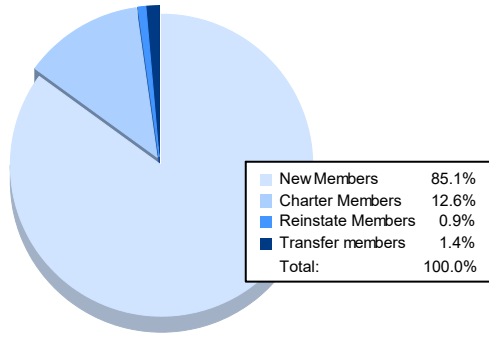

Year	New Clubs	Dropped Clubs	Gain/ Loss Clubs	New Members	Charter Members	Reinstate Members	Transfer Members	Total Member Added	Total Members Dropped	Gain/ Loss Members
2016-2017	0	2	-2	82	2	0	11	95	80	15
2017-2018	1	0	1	67	30	2	3	102	69	33
2018-2019	1	0	1	41	20	3	0	64	46	18
2019-2020	0	0	0	46	0	2	3	51	110	-59
2020-2021	1	2	-1	189	28	2	3	222	82	140
<b>Average</b>	<b>1</b>	<b>1</b>	<b>0</b>	<b>85</b>	<b>16</b>	<b>2</b>	<b>4</b>	<b>107</b>	<b>77</b>	<b>29</b>

### Membership Composition June 2021 Cumulative